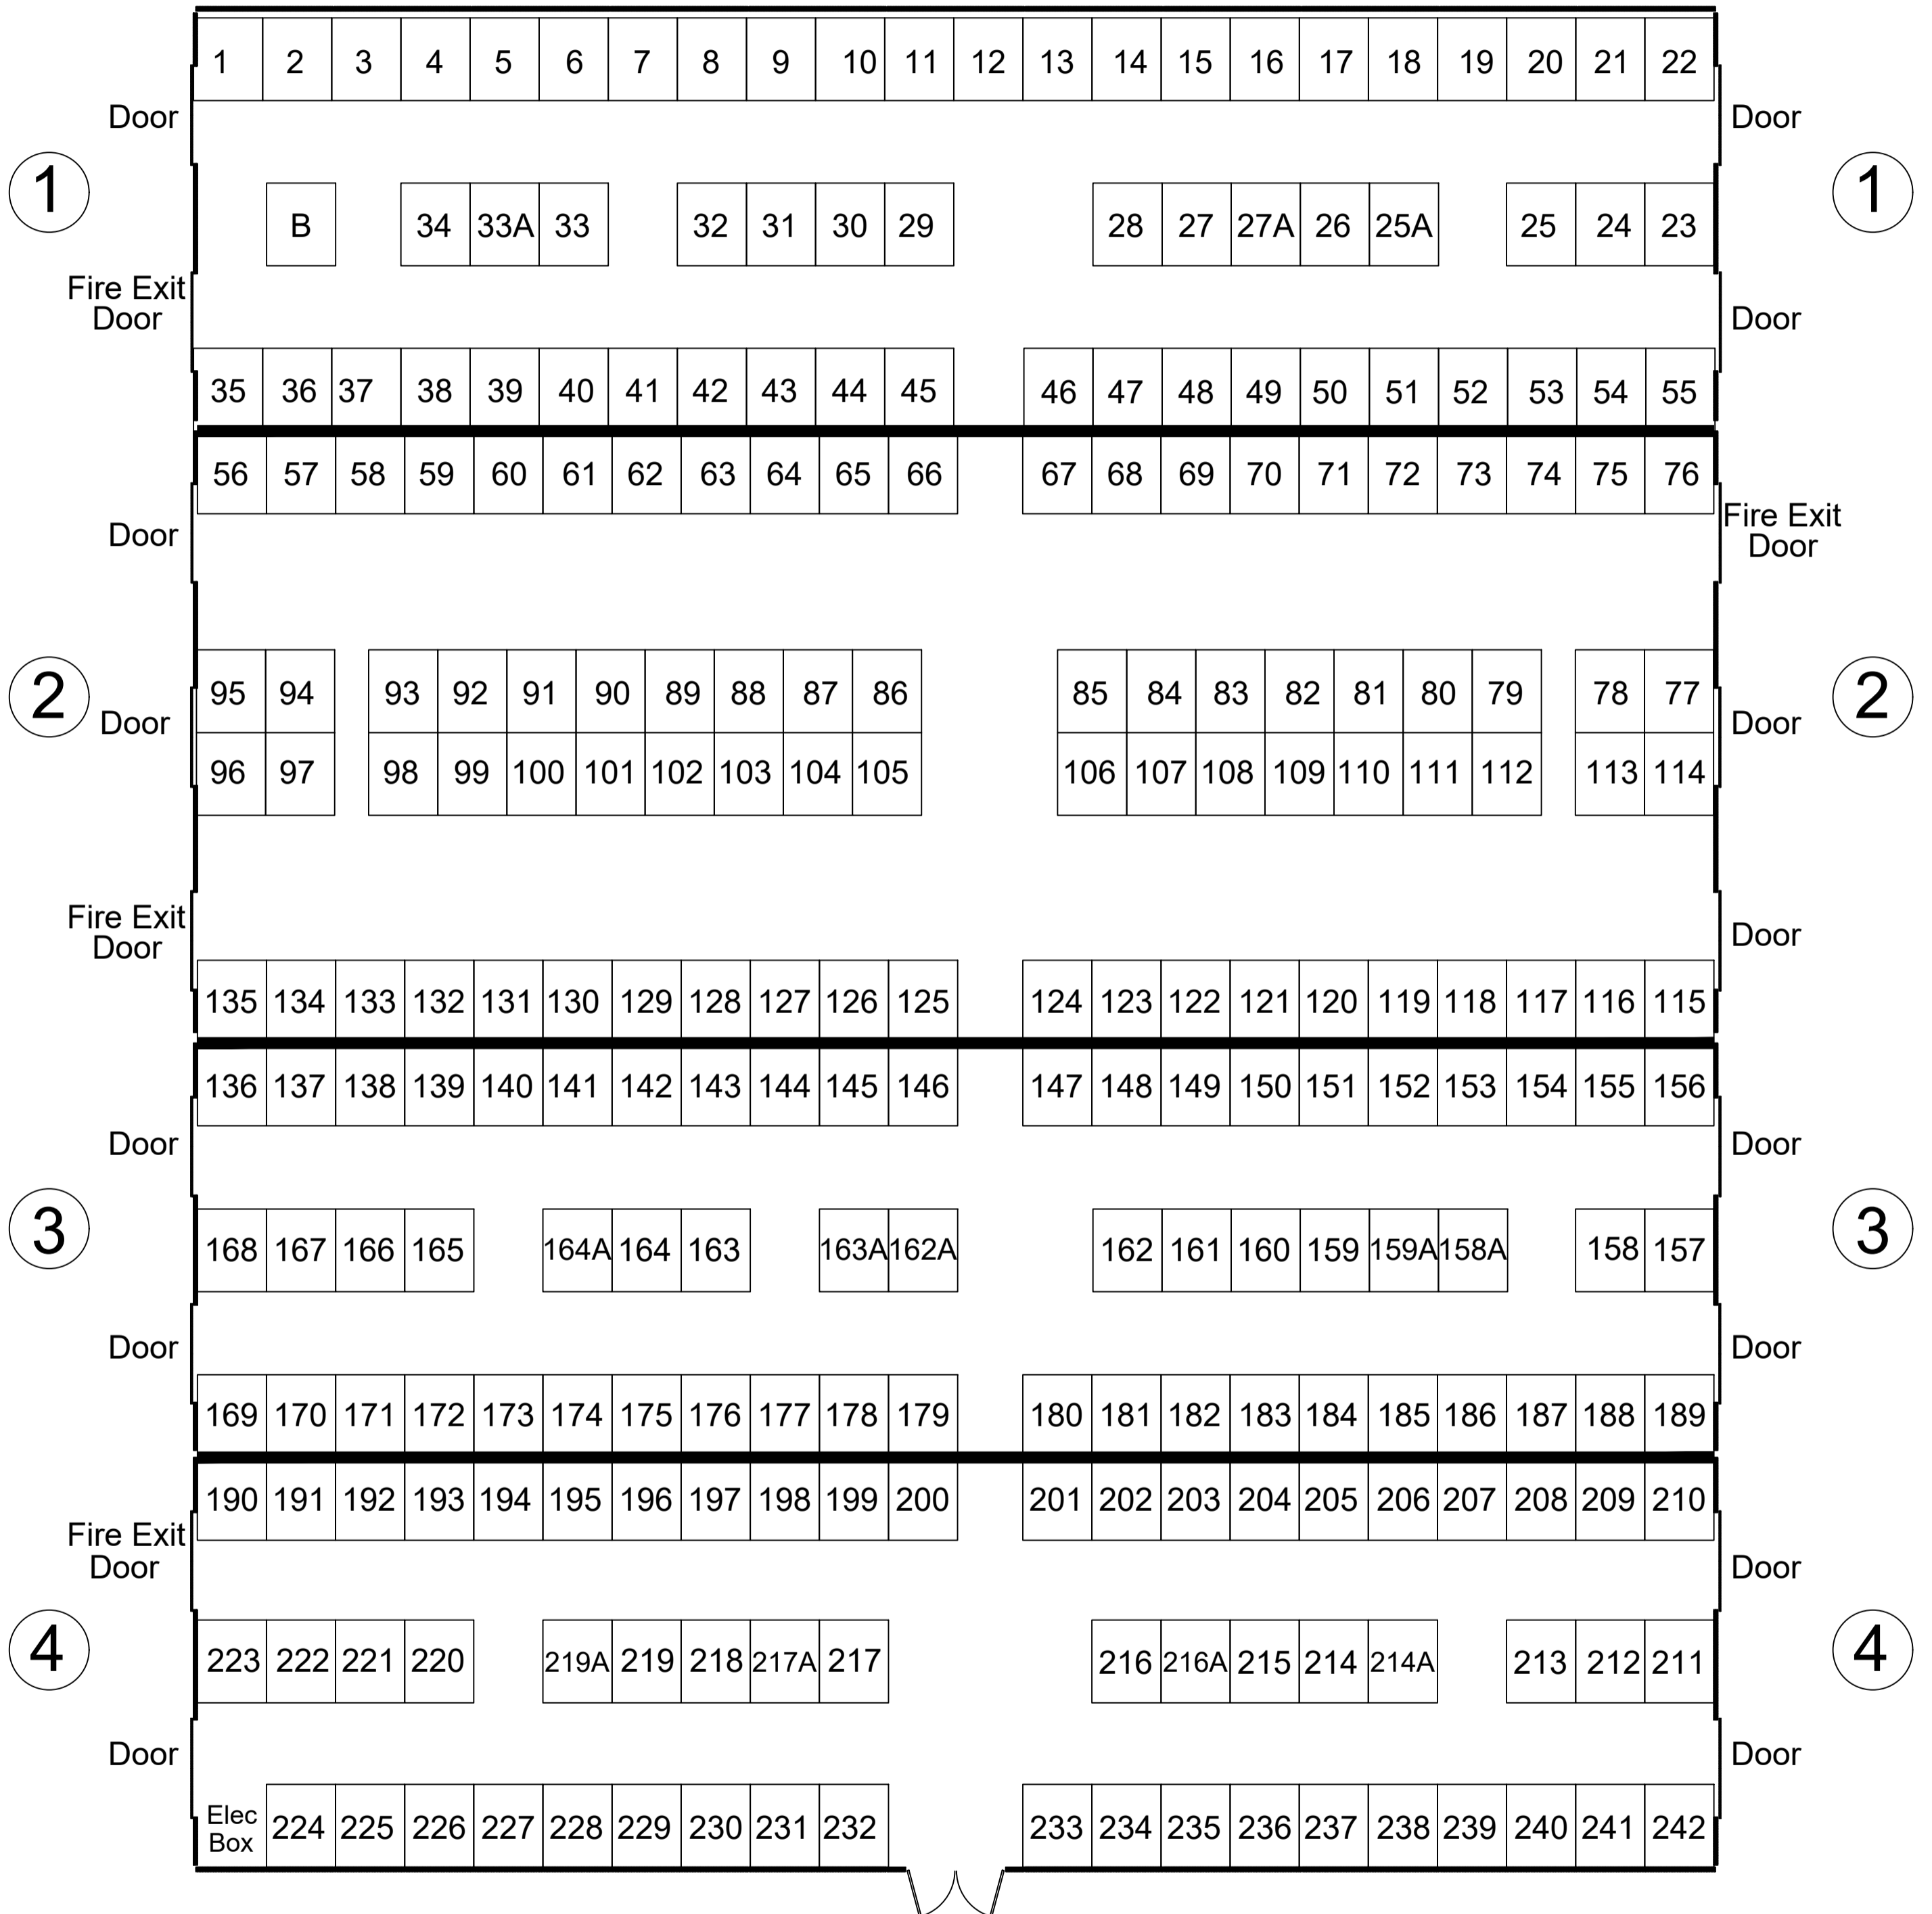

# MILITARIA OCTOBER 2022

Wye Hall, Three Counties Showground, Malvern

Trade Entrance

West gate /  
Public Entrance

Stall Sizes: 10ft wide x 12 ft deep  
(3.048m x 3.65m)

Food Outlets

Stockman Cafe

Toilets