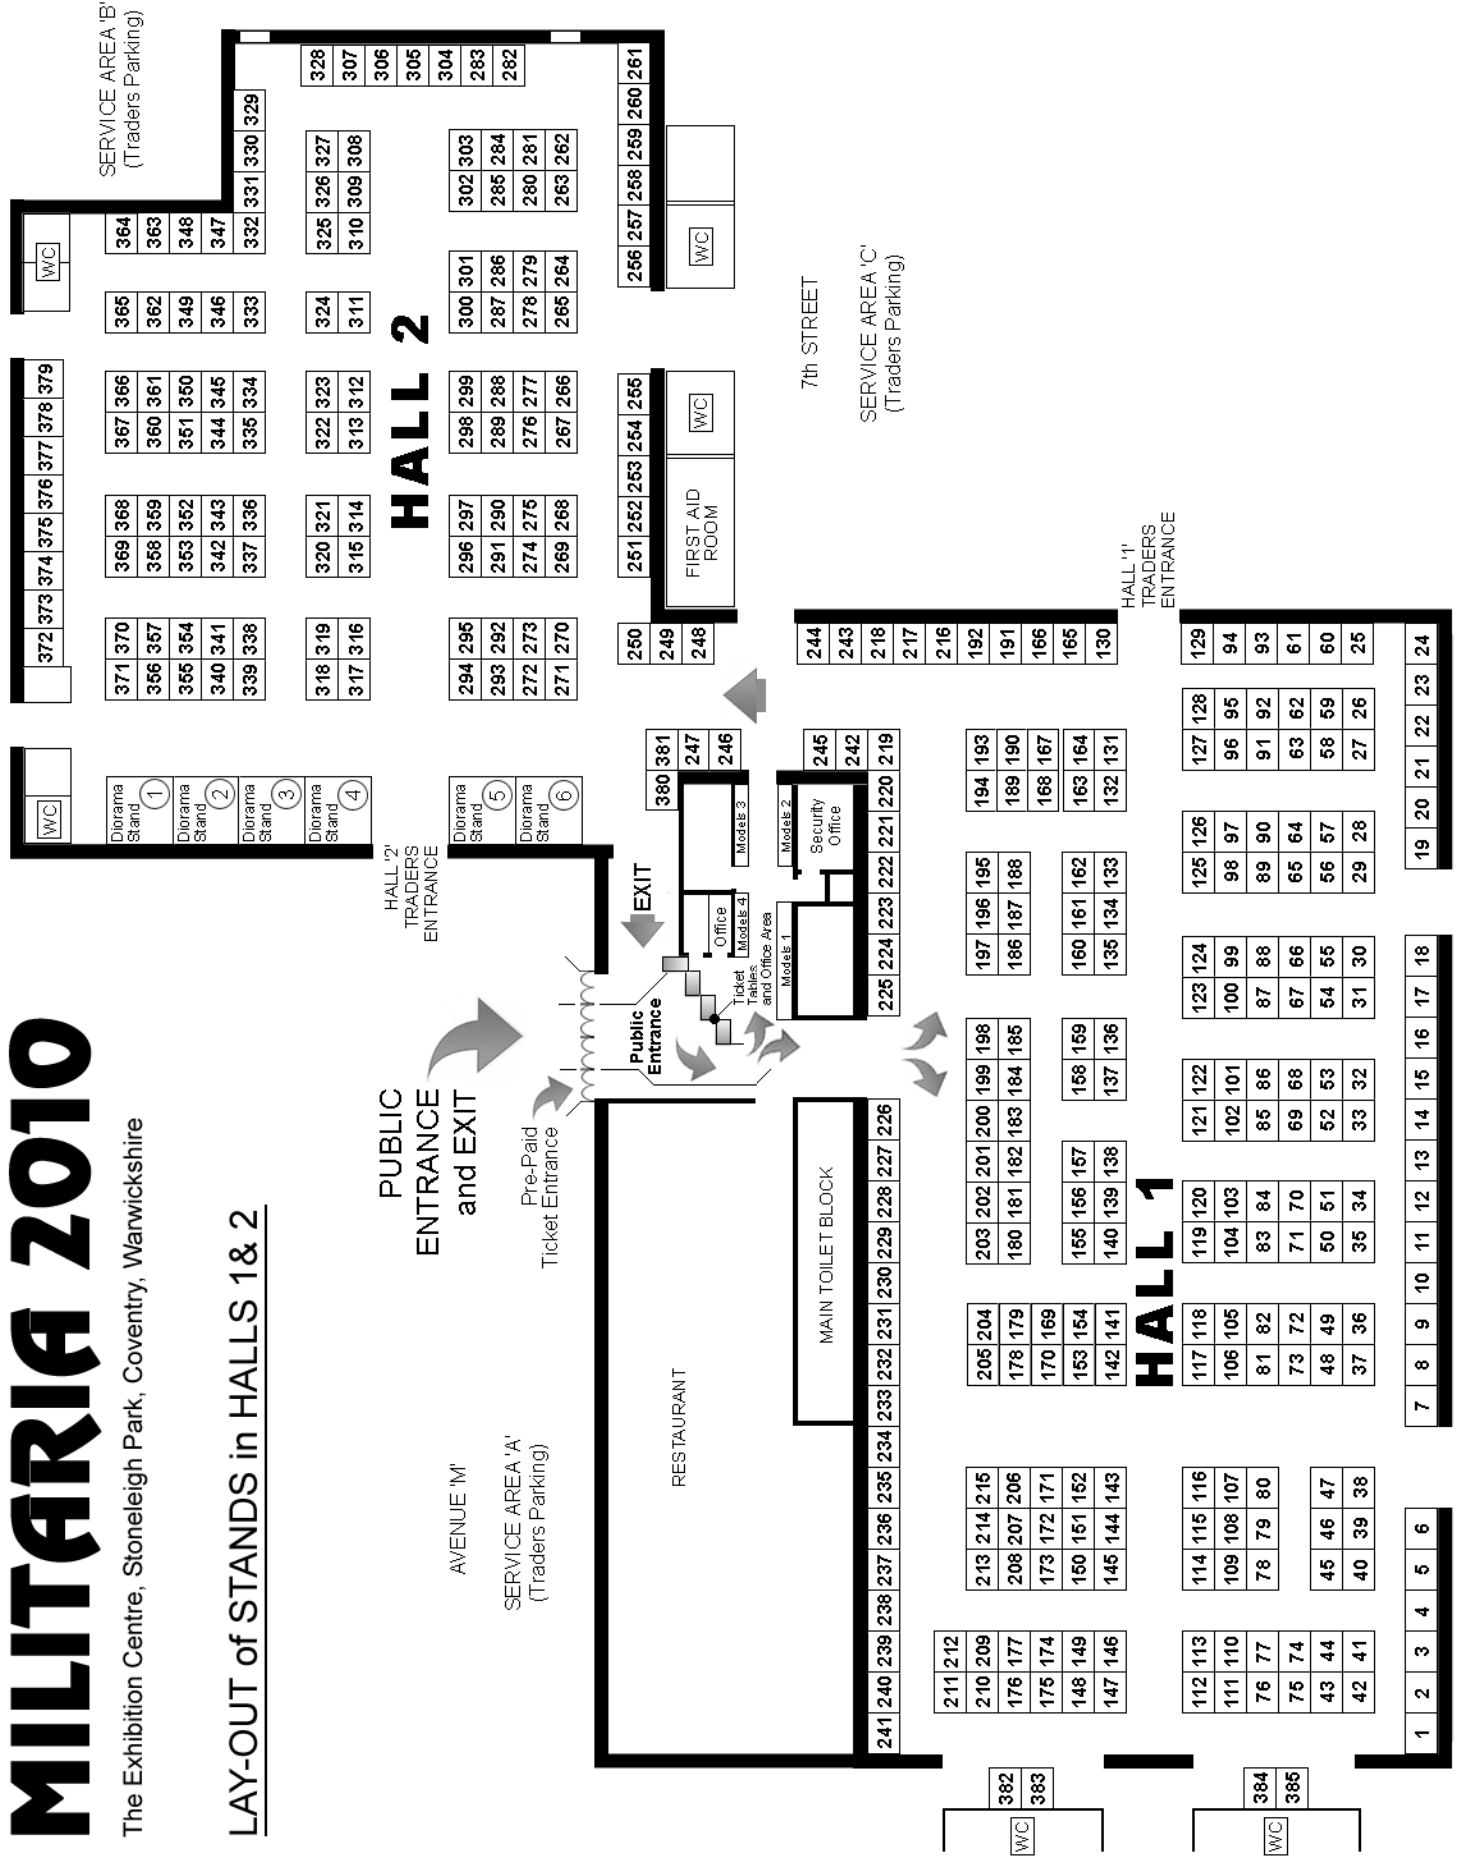

# MILITARIA 2010

The Exhibition Centre, Stoneleigh Park, Coventry, Warwickshire

## LAY-OUT of STANDS in HALLS 1 & 2

SERVICE AREA 'C' (Traders Parking)